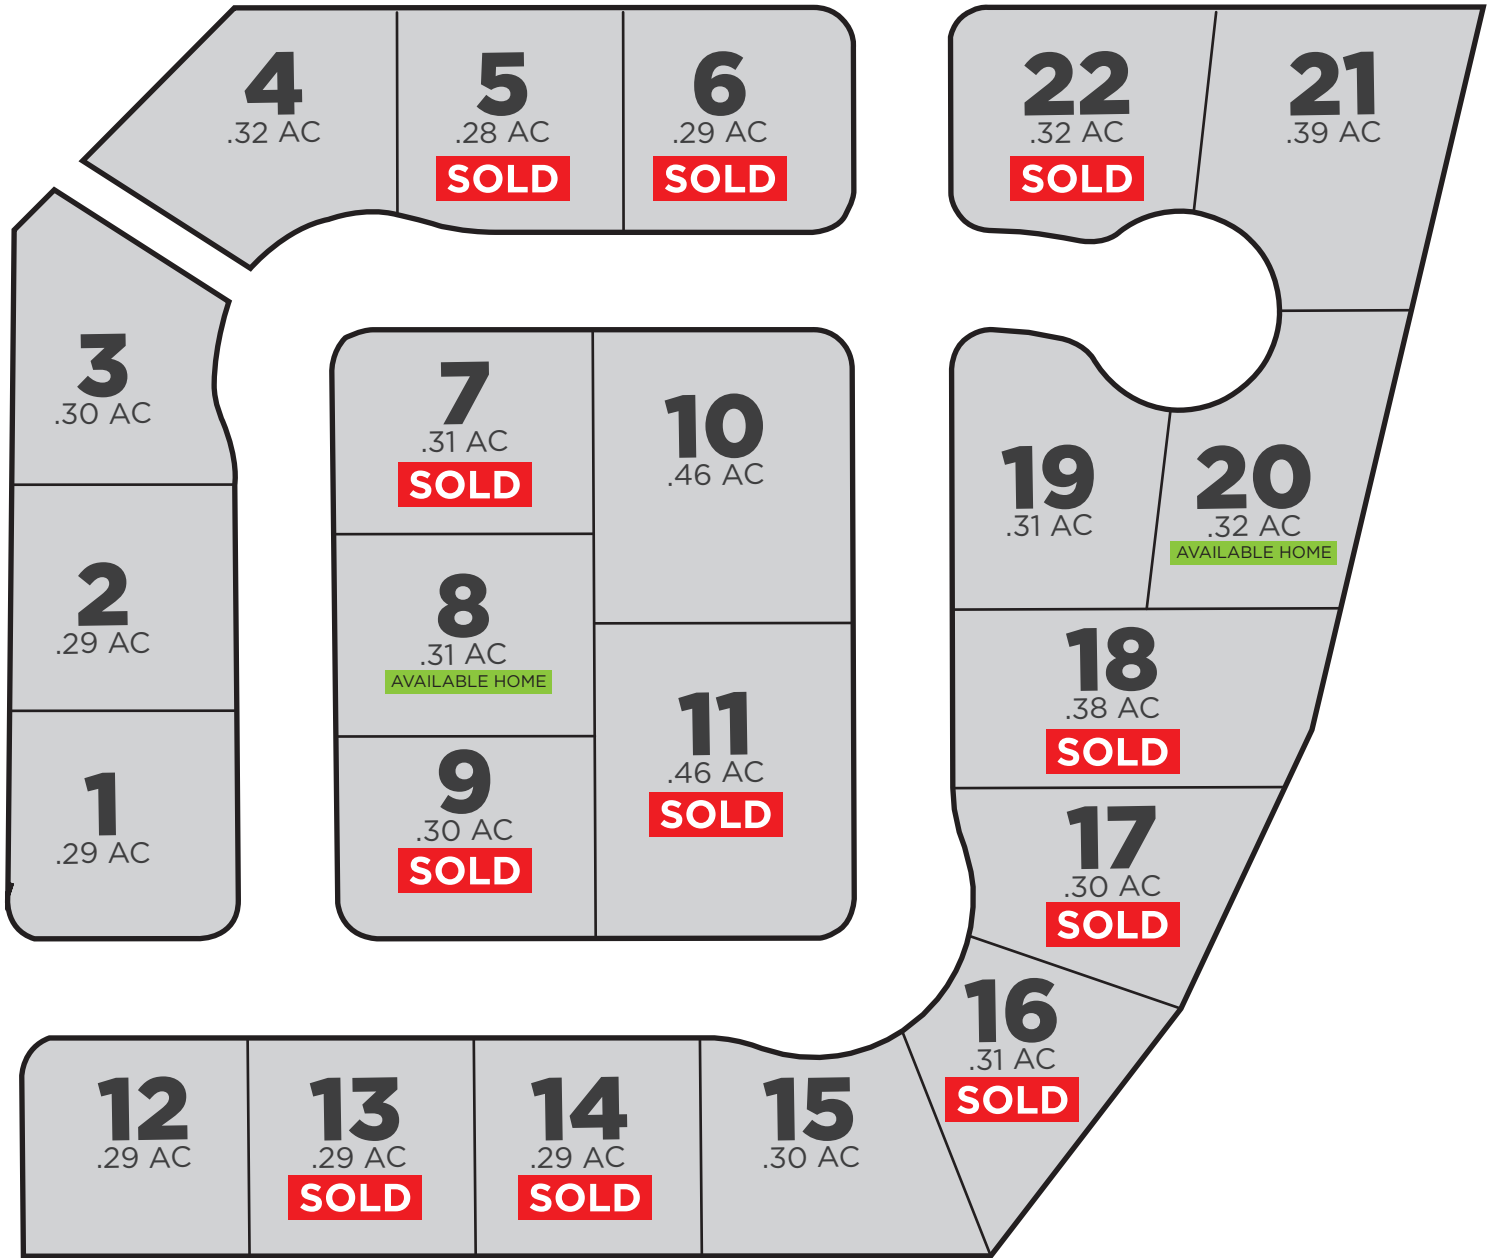

MAJESTIC DRIVE

WASHINGTON FIELDS ROAD

435.705.5151 | IMMACULATEHOMES.NET

MAJESTIC FIELDS

BUILDING EXCELLENT SINCE 1997

435-363-6768 | IMMACULATEHOMES.NET

321 N Mall Dr. Suite #T102, St. George, UT 84770

This drawing is conceptual only and for the convenience of reference. It should not be relied upon as a representation (express or implied), of finalze, location or dimensions of any lot, building, amenity, common space, or any other use. The developer expressly reserves the right, without notice or consent, to make any modifications, revisions, and/or changes it deems desirable. This drawing may not be to scale and is for relative location purposes only. Final sizes, locations, dimensions or inclusions may vary with actual development and construction.